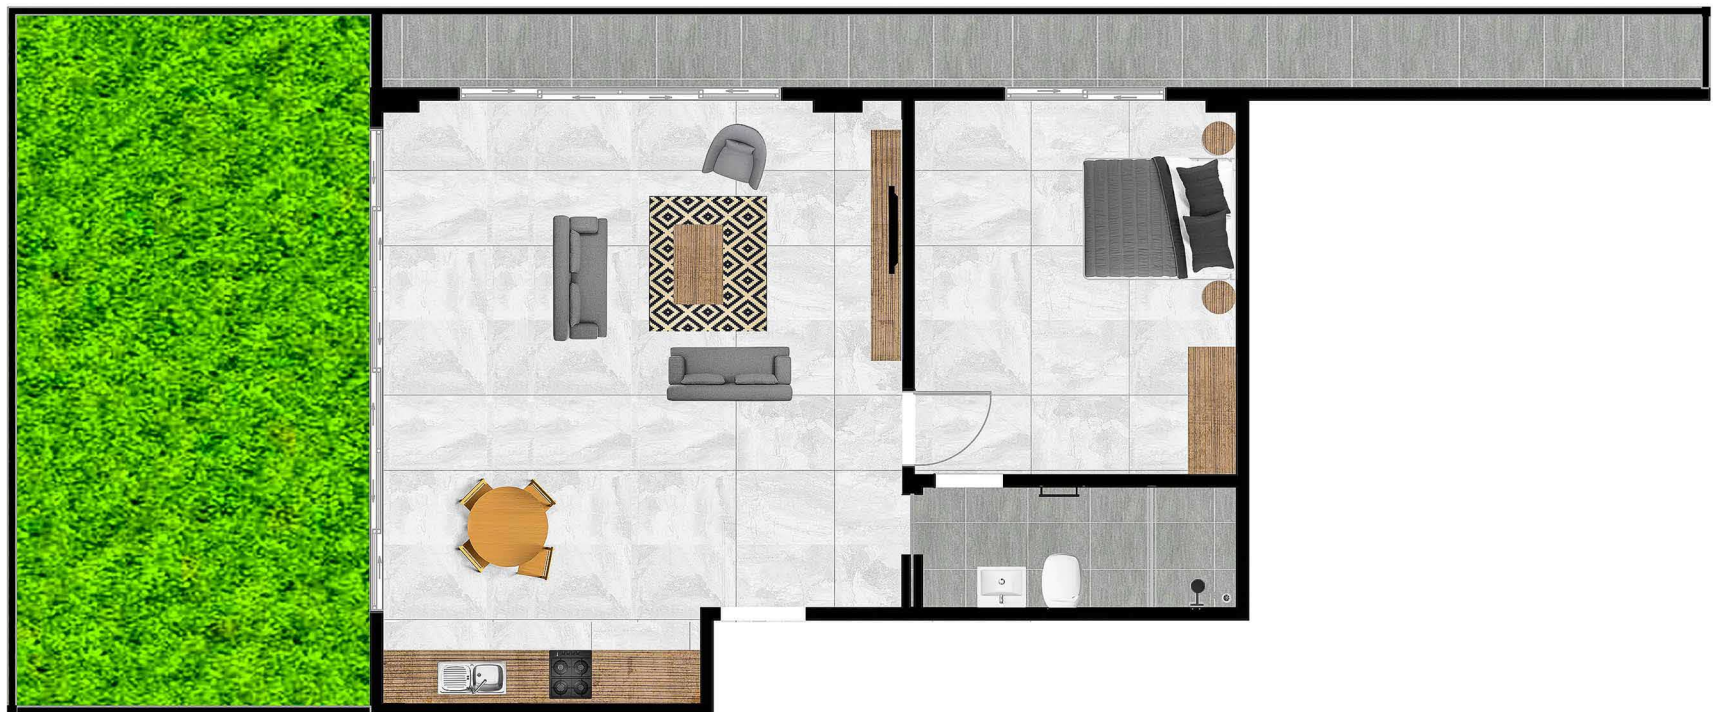

APARTMENT AREA	50.3 m ²
BALCONY AREA	7.7 m ²
TOTAL AREA	58.0 m ²

1-BED

TYPE 14

APARTMENT AREA	50.0 m ²
BALCONY AREA	7.5 m ²
TOTAL AREA	57.5 m ²

1-BED

TYPE 15

APARTMENT AREA	54.9 m ²
BALCONY AREA	8.4 m ²
TOTAL AREA	63.3 m ²

2-BED TYPE 1

APARTMENT AREA	90.6 m ²
BALCONY AREA	46.5 m ²
TOTAL AREA	137.1 m ²

2-BED TYPE 2

APARTMENT AREA	81.6 m ²
BALCONY AREA	12.3 m ²
TOTAL AREA	93.9 m ²

2-BED TYPE 3

APARTMENT AREA	89.6 m ²
BALCONY AREA	13.8 m ²
TOTAL AREA	103.4 m ²