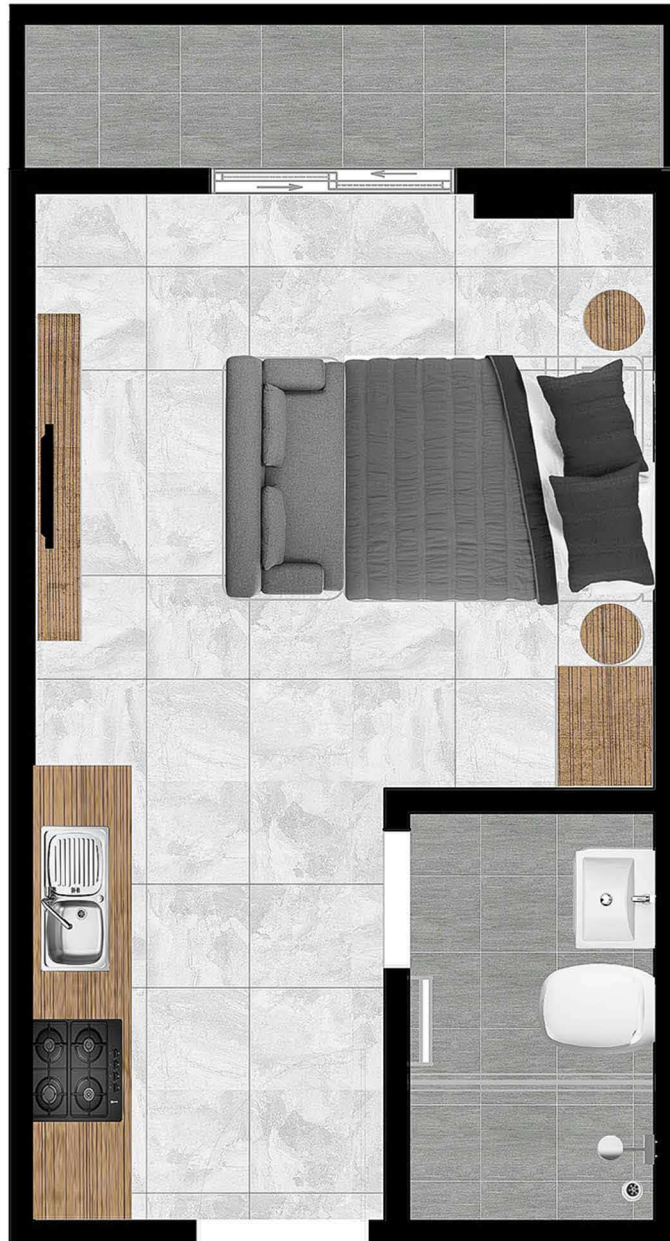

STUDIO TYPE 1

APARTMENT AREA	24.6 m ²
BALCONY AREA	3.6 m ²
TOTAL AREA	28.2 m ²

STUDIO TYPE 2

APARTMENT AREA	33.3 m ²
BALCONY AREA	5.1 m ²
TOTAL AREA	38.4 m ²

STUDIO

TYPE 3

APARTMENT AREA	24.1 m ²
BALCONY AREA	3.6 m ²
TOTAL AREA	27.7 m ²

STUDIO

TYPE 4

APARTMENT AREA	33.6 m ²
BALCONY AREA	5.0 m ²
TOTAL AREA	38.6 m ²

STUDIO

TYPE 5

APARTMENT AREA	33.2 m ²
BALCONY AREA	5.0 m ²
TOTAL AREA	38.2 m ²

STUDIO

TYPE 6

APARTMENT AREA	35.8 m ²
BALCONY AREA	5.2 m ²
TOTAL AREA	41.0 m ²

STUDIO

TYPE 7

APARTMENT AREA	25.3 m ²
BALCONY AREA	3.7 m ²
TOTAL AREA	29.0 m ²

1-BED TYPE 1

APARTMENT AREA	49.8 m ²
BALCONY AREA	7.5 m ²
TOTAL AREA	57.3 m ²

1-BED TYPE 2

APARTMENT AREA	62.8 m ²
BALCONY AREA	26.2 m ²
TOTAL AREA	89.0 m ²

1-BED TYPE 3

APARTMENT AREA	50.4 m ²
BALCONY AREA	7.6 m ²
TOTAL AREA	58.0 m ²

1-BED TYPE 4

APARTMENT AREA	49.5 m ²
BALCONY AREA	7.5 m ²
TOTAL AREA	57.0 m ²