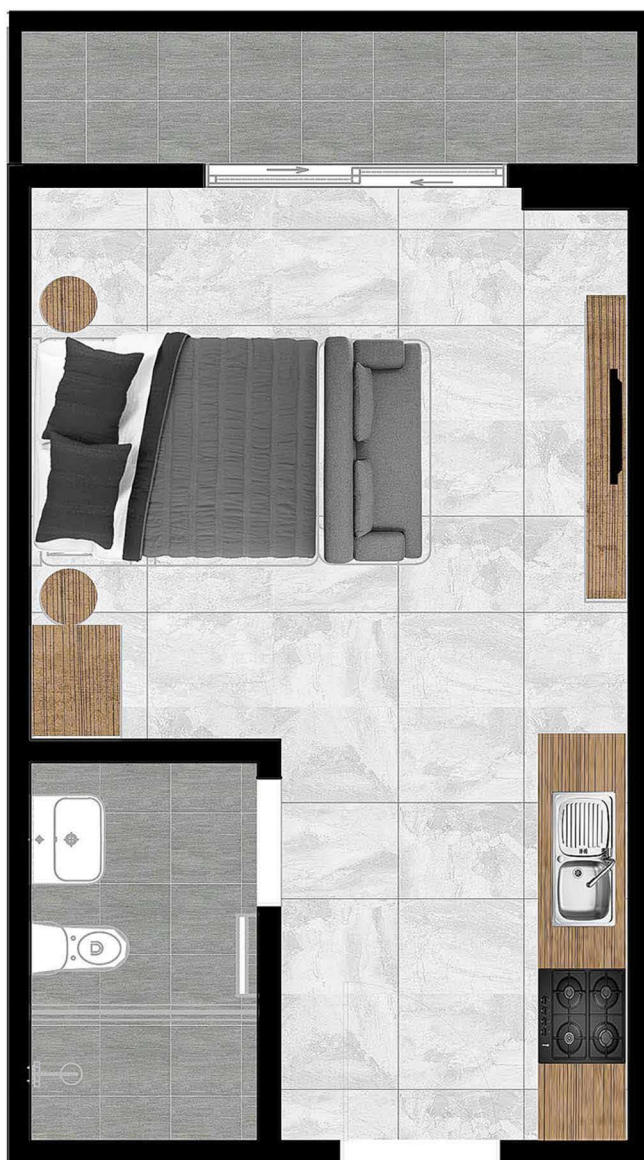

STUDIO TYPE 1

APARTMENT AREA	24.6 m ²
BALCONY AREA	3.6 m ²
TOTAL AREA	28.2 m ²

STUDIO TYPE 2

APARTMENT AREA	33.3 m ²
BALCONY AREA	5.1 m ²
TOTAL AREA	38.4 m ²

STUDIO

TYPE 3

APARTMENT AREA	24.1 m ²
BALCONY AREA	3.6 m ²
TOTAL AREA	27.7 m ²

STUDIO

TYPE 4

APARTMENT AREA	33.6 m ²
BALCONY AREA	5.0 m ²
TOTAL AREA	38.6 m ²

STUDIO

TYPE 5

APARTMENT AREA	33.2 m ²
BALCONY AREA	5.0 m ²
TOTAL AREA	38.2 m ²

STUDIO

TYPE 6

APARTMENT AREA	35.8 m ²
BALCONY AREA	5.2 m ²
TOTAL AREA	41.0 m ²

STUDIO

TYPE 7

APARTMENT AREA	25.3 m ²
BALCONY AREA	3.7 m ²
TOTAL AREA	29.0 m ²

1-BED TYPE 1

APARTMENT AREA	49.8 m ²
BALCONY AREA	7.5 m ²
TOTAL AREA	57.3 m ²

1-BED TYPE 2

APARTMENT AREA	62.8 m ²
BALCONY AREA	26.2 m ²
TOTAL AREA	89.0 m ²

1-BED TYPE 3

APARTMENT AREA	50.4 m ²
BALCONY AREA	7.6 m ²
TOTAL AREA	58.0 m ²

1-BED TYPE 4

APARTMENT AREA	49.5 m ²
BALCONY AREA	7.5 m ²
TOTAL AREA	57.0 m ²