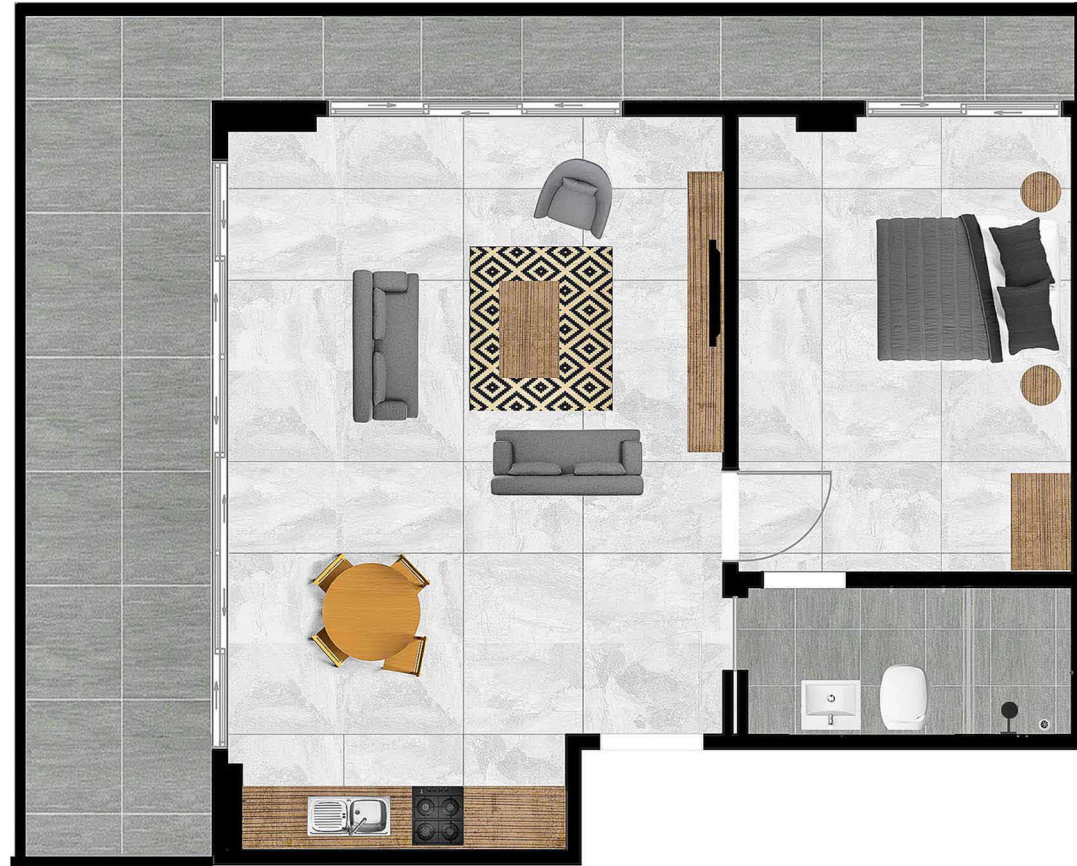

1-BED TYPE 5

APARTMENT AREA	54.4 m ²
BALCONY AREA	8.2 m ²
TOTAL AREA	62.6 m ²

1-BED

TYPE 6

APARTMENT AREA	58.4 m ²
BALCONY AREA	8.8 m ²
TOTAL AREA	67.2 m ²

1-BED TYPE 7

APARTMENT AREA	54.1 m ²
BALCONY AREA	8.2 m ²
TOTAL AREA	62.3 m ²

1-BED TYPE 8

APARTMENT AREA	62.2 m ²
BALCONY AREA	26.3 m ²
TOTAL AREA	88.5 m ²

1-BED

TYPE 9

APARTMENT AREA	54.4 m ²
BALCONY AREA	8.2 m ²
TOTAL AREA	62.6 m ²

1-BED

TYPE 10

APARTMENT AREA	49.5 m ²
BALCONY AREA	14.1 m ²
TOTAL AREA	63.6 m ²

1-BED

TYPE 11

APARTMENT AREA	58.1 m ²
BALCONY AREA	15.3 m ²
TOTAL AREA	73.4 m ²

1-BED

TYPE 12

APARTMENT AREA 52.9 m²
BALCONY AREA 8.1 m²
TOTAL AREA 61.0 m²

1-BED

TYPE 13

APARTMENT AREA	50.3 m ²
BALCONY AREA	7.7 m ²
TOTAL AREA	58.0 m ²

1-BED

TYPE 14

APARTMENT AREA	50.0 m ²
BALCONY AREA	7.5 m ²
TOTAL AREA	57.5 m ²

1-BED

TYPE 15

APARTMENT AREA	54.9 m ²
BALCONY AREA	8.4 m ²
TOTAL AREA	63.3 m ²